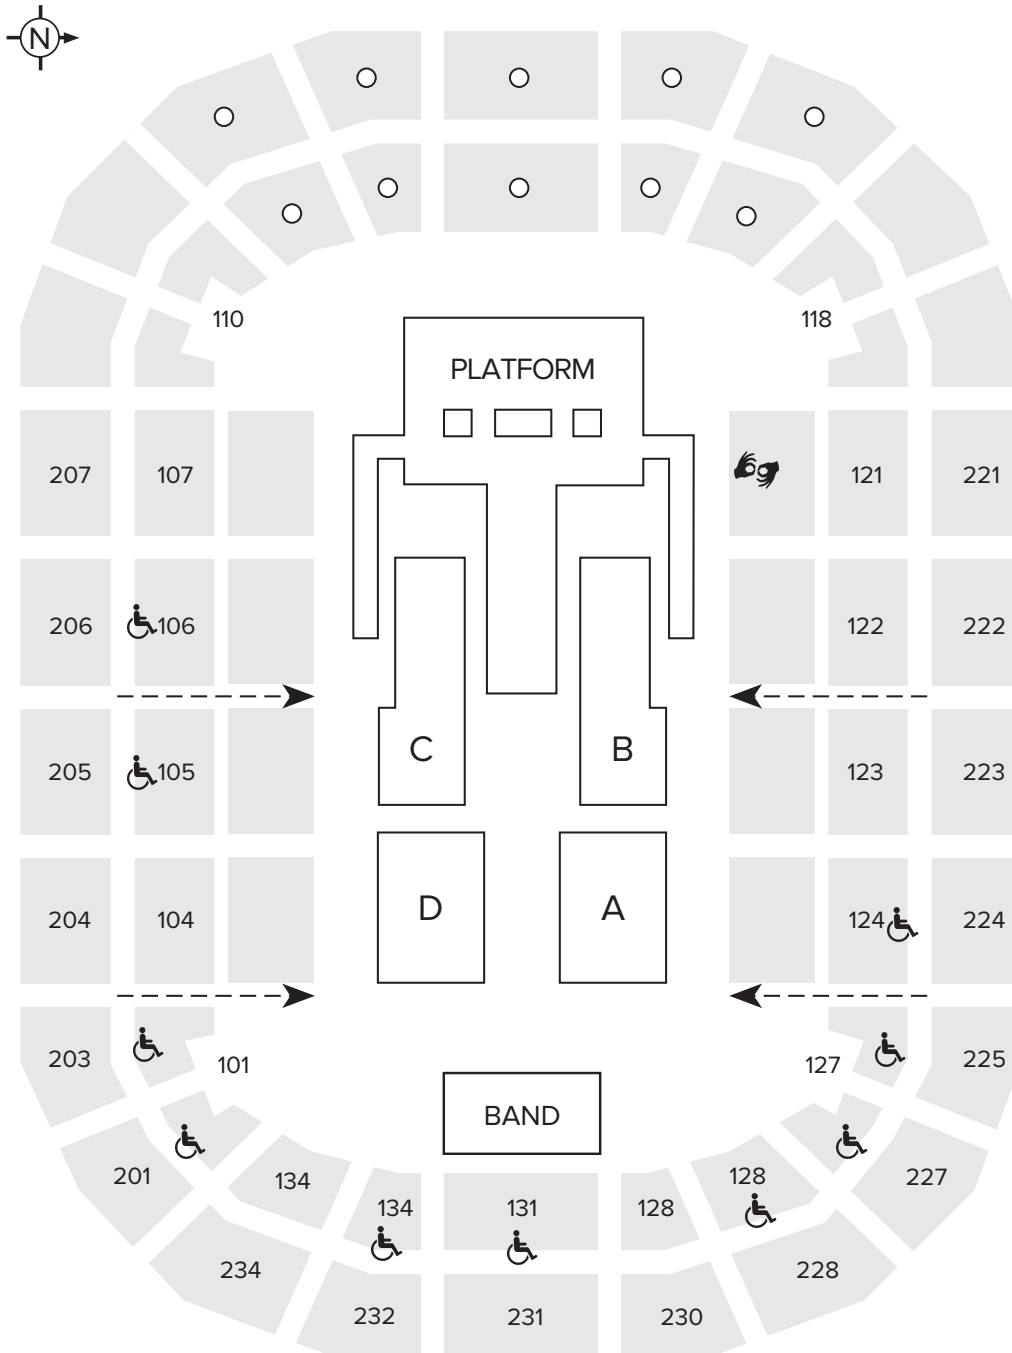

ARENA SEATING

○ – These sections closed

- A - Public Affairs; Social Work; Food, Agricultural and Environmental Sciences; Engineering; Business
- B - Master's; Pharmacy; Nursing; Medicine; Public Health
- C - PhD; Education and Human Ecology
- D - Arts and Sciences

ASL interpreter	
Wheelchair seating	

-----> Please keep these aisles clear for the Processional and Recessional <-----